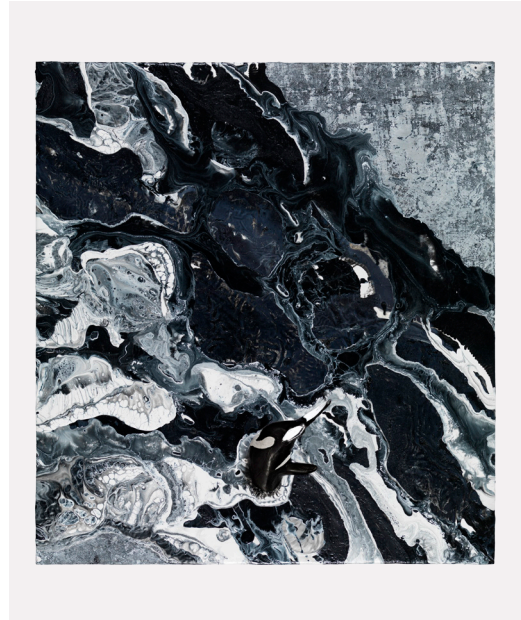

1

2

3a

3b

1 **reh berep** / photograph / fine art print on alu dibond with brace backing / 100 x 85 cm / 2013

2 **wal merep** / photograph / fine art print on alu dibond with brace backing / 100 x 108 cm / 2013

3 **äne chlopft si & er** / photograph / lambda print on alu dibond with brace backing / 40 x 30 cm each / 2013