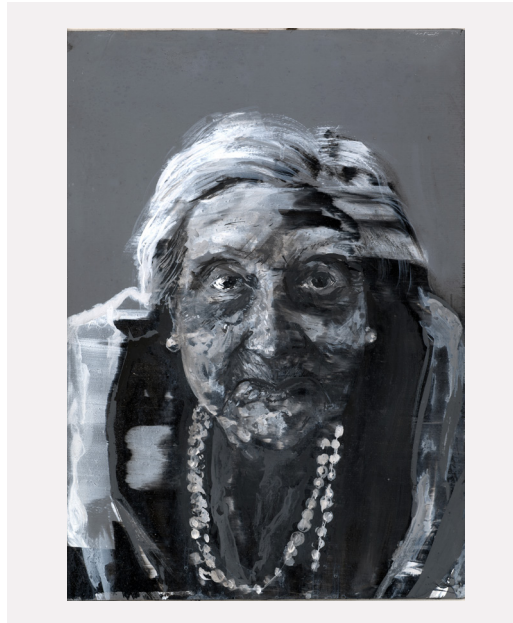

f

fertig ez / fine art print on foam board / 40 x 30 cm each / 2014

1

2

3

4

1 **los got** / oil and synthetic resin on glass / 60 x 80 cm / 2015

2 **selbst por tre** / synthetic resin and water color on wood / 60 x 45 cm ex. frame / 2015