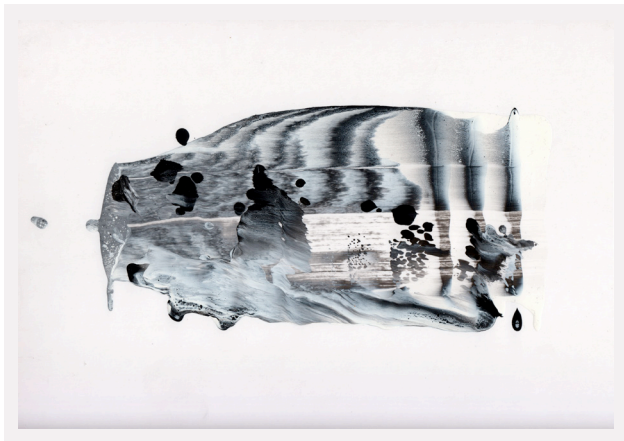

a

auto schwed / synthetic resin on paper / 24,5 x 17,5 cm each / 2016