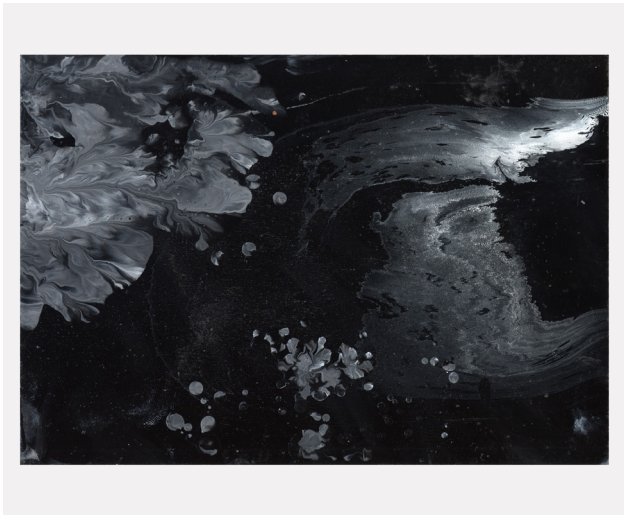

a

nord / black and white synthetic resin on wood / 21 x 15 cm each / 2014