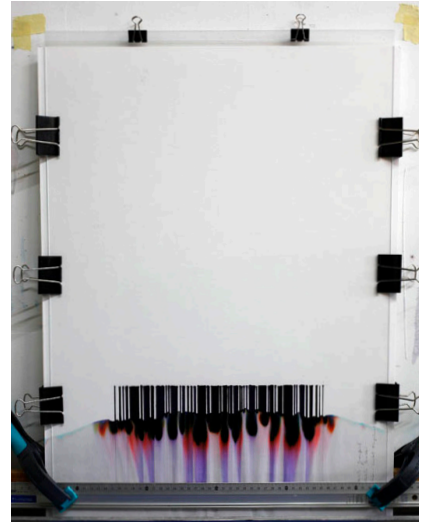

1g

1h

1i

2a

2b

2e

1 bla chrom 2 / chromatography / ink on paper / 65 x 50 cm each / 2016
2 bla chrom 3 / chromatography / ink on paper / 65 x 50 cm each / 2016

* chromatography timelaps

* chromatography timelaps

tin ten / chromatography / study of black inks / ink on paper / 30 x 5 cm each / 2016

* <http://blacks.smvi.co/>

a

b

c

d

e