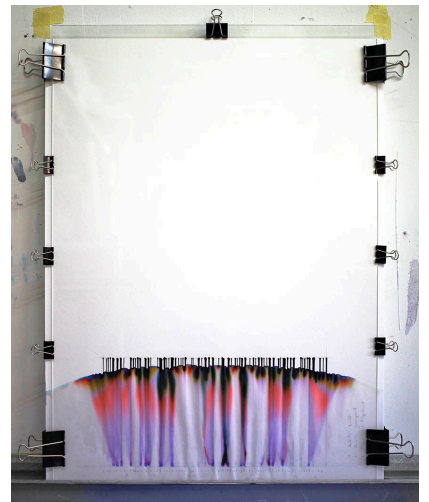

1g

1h

1i

2a

2b

2e

1 bla chrom 2 / chromatography / ink on paper / 65 x 50 cm each / 2016
2 bla chrom 3 / chromatography / ink on paper / 65 x 50 cm each / 2016

* chromatography timelaps

* chromatography timelaps

tin ten / chromatography / study of black inks / ink on paper / 30 x 5 cm each / 2016

* <http://blacks.smvi.co/>

a

b

c

d

e