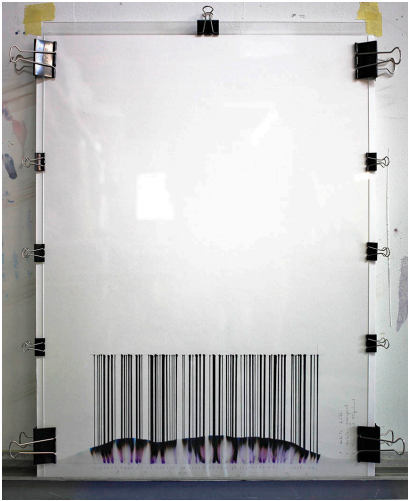

1g

1h

1i

2a

2b

2e

1 bla chrom 2 / chromatography / ink on paper / 65 x 50 cm each / 2016
2 bla chrom 3 / chromatography / ink on paper / 65 x 50 cm each / 2016

* chromatography timelaps

* chromatography timelaps

tin ten / chromatography / study of black inks / ink on paper / 30 x 5 cm each / 2016

* <http://blacks.smvi.co/>

a

b

c

d

e