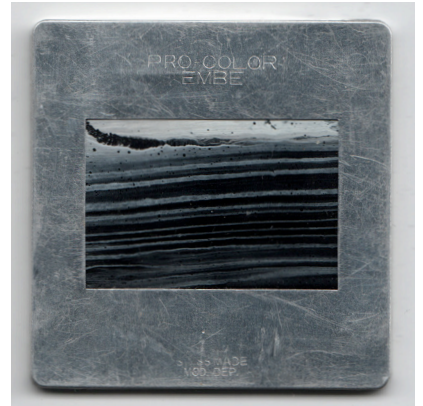

i

di as / dia with paper insert / 5 x 5 cm each / 2016