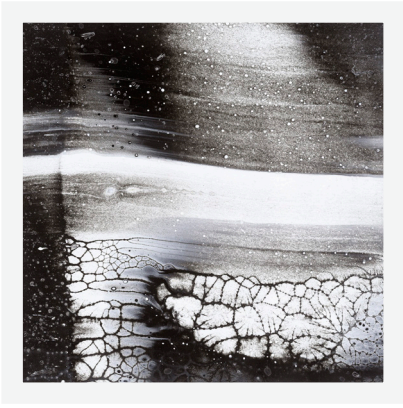

g

chli ned gheit / lambda print on alu dibond with brace backing / 150 x 150 cm each / 2015