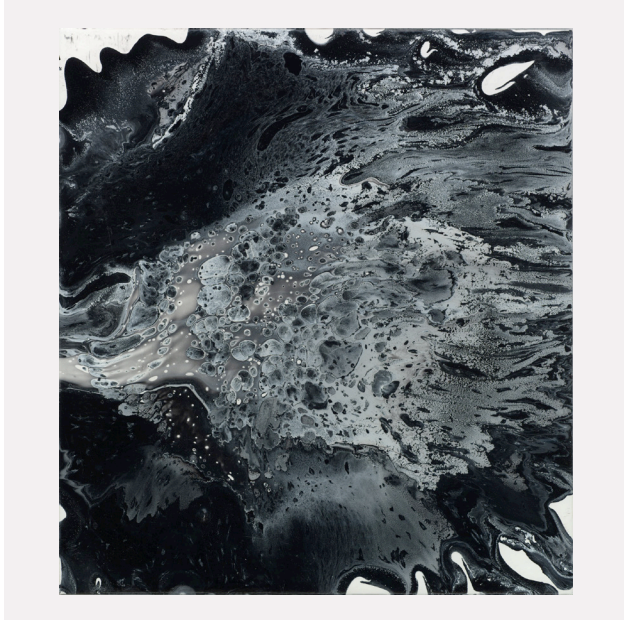

a

b

c

zäll / gouache and synthetic resin on wood / 10 x 10 cm each / 2014

a

b

c

d