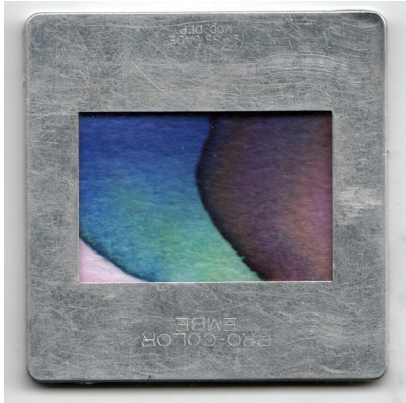

* chromatography timelaps

tin ten / chromatography / study of black inks / ink on paper / 30 x 5 cm each / 2016

* <http://blacks.smvi.co/>

a

b

c

d

e