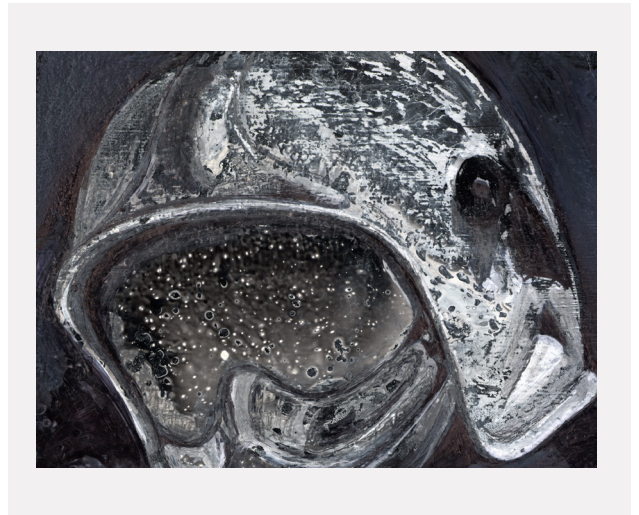

c

ab pro farb / goache on wood / 60 x 42 cm each / 2014

a

b

c

geh stöbr / black and white synthetic resin on wood / 21 x 15 cm each / 2014

a

b