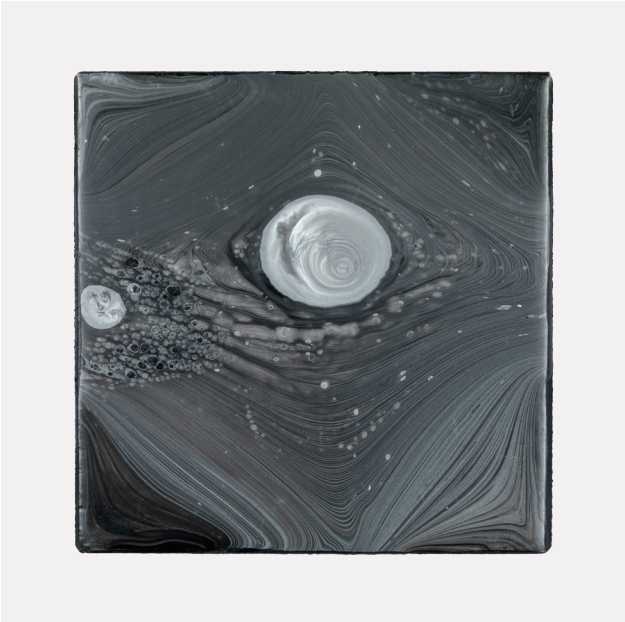

a

tropf baum / black and white synthetic resin on wood / 8 x 8 cm each / 2012