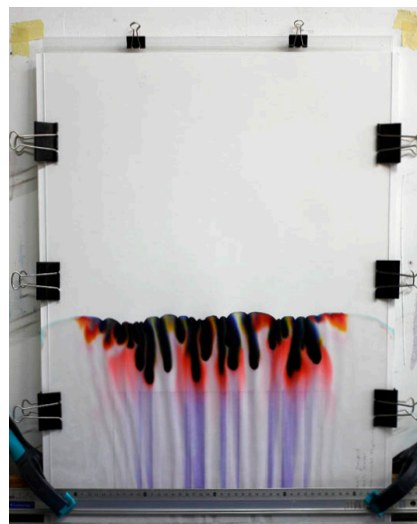

1g

1h

1i

2a

2b

2e

1 bla chrom 2 / chromatography / ink on paper / 65 x 50 cm each / 2016
2 bla chrom 3 / chromatography / ink on paper / 65 x 50 cm each / 2016

* chromatography timelaps

* chromatography timelaps

tin ten / chromatography / study of black inks / ink on paper / 30 x 5 cm each / 2016

* <http://blacks.smvi.co/>

a

b

c

d

e