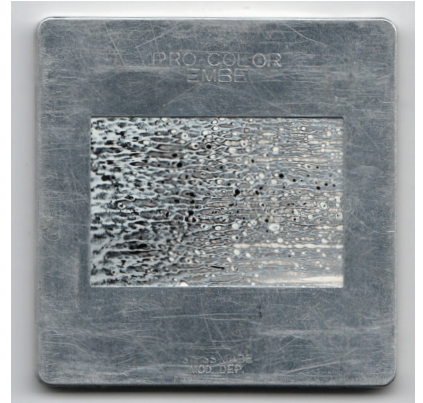

* chromatography timelaps

tin ten / chromatography / study of black inks / ink on paper / 30 x 5 cm each / 2016

* <http://blacks.smvi.co/>

a

b

c

d

e