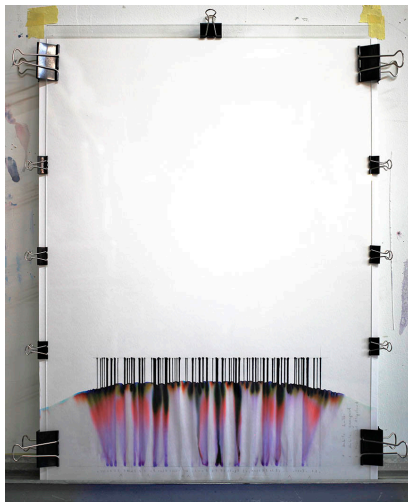

1g

1h

1i

2a

2b

2e

1 bla chrom 2 / chromatography / ink on paper / 65 x 50 cm each / 2016
2 bla chrom 3 / chromatography / ink on paper / 65 x 50 cm each / 2016

* chromatography timelaps

* chromatography timelaps

tin ten / chromatography / study of black inks / ink on paper / 30 x 5 cm each / 2016

* <http://blacks.smvi.co/>

a

b

c

d

e