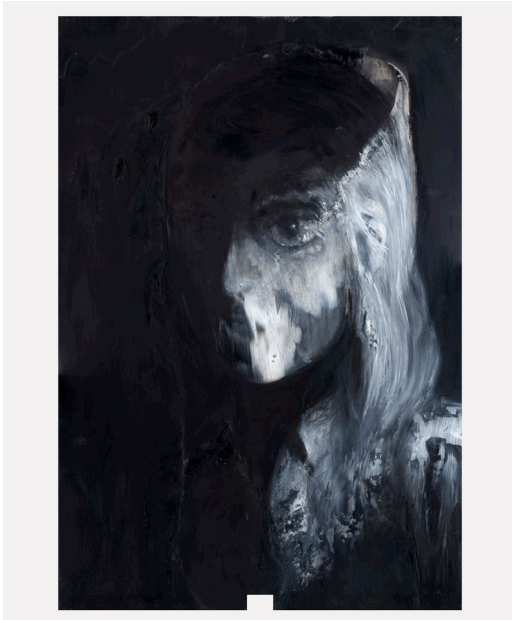

1a

1 halb schwo & bro/ oil and synthetic resin on metal / 47 x 31 cm each / 2014

2 schnälle pfoschte si & er / acryl and synthetic resin on metal / 47 x 31 cm each / 2014