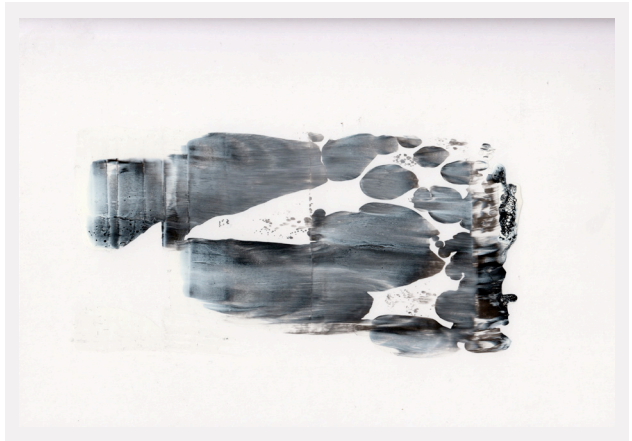

d

auto schwed / synthetic resin on paper / 24,5 x 17,5 cm each / 2016