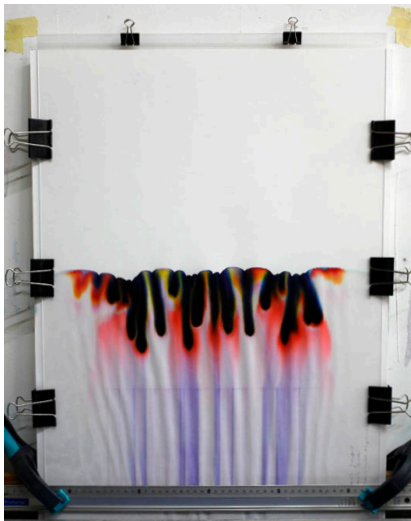

1g

1h

1i

2a

2b

2e

1 bla chrom 2 / chromatography / ink on paper / 65 x 50 cm each / 2016
2 bla chrom 3 / chromatography / ink on paper / 65 x 50 cm each / 2016

* chromatography timelaps

* chromatography timelaps

tin ten / chromatography / study of black inks / ink on paper / 30 x 5 cm each / 2016

* <http://blacks.smvi.co/>

a

b

c

d

e