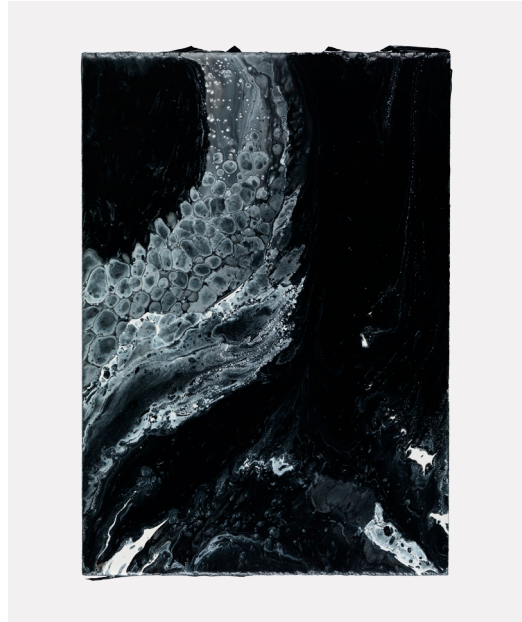

uf er stehig / synthetic resin on wood / 42 x 29 cm each / 2012

a

b

c

impf prob / black and white synthetic resin on metall / 30 x 23 cm each / 2012

a

b

c