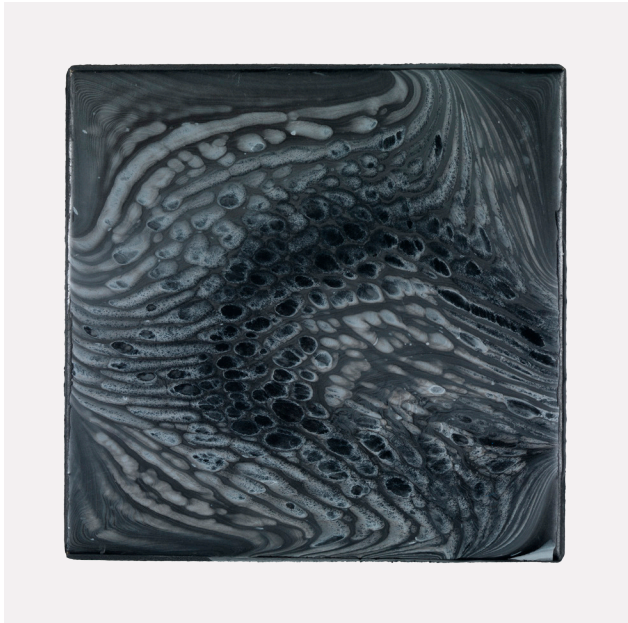

d

glitzr bach / black and white synthetic resin on wood / 21 x 15 cm each / 2012

a

b

c

tropf baum / black and white synthetic resin on wood / 8 x 8 cm each / 2012

a

b