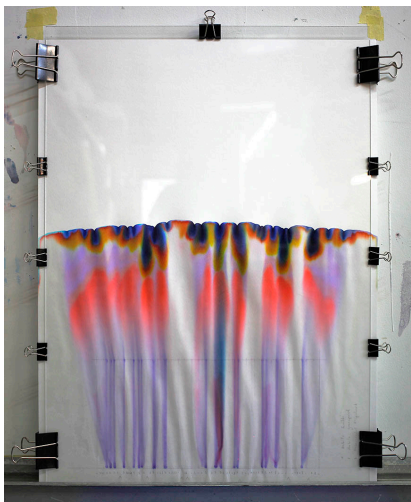

1g

1h

1i

2a

2b

2e

1 bla chrom 2 / chromatography / ink on paper / 65 x 50 cm each / 2016
2 bla chrom 3 / chromatography / ink on paper / 65 x 50 cm each / 2016

* chromatography timelaps

* chromatography timelaps

tin ten / chromatography / study of black inks / ink on paper / 30 x 5 cm each / 2016

* <http://blacks.smvi.co/>

a

b

c

d

e