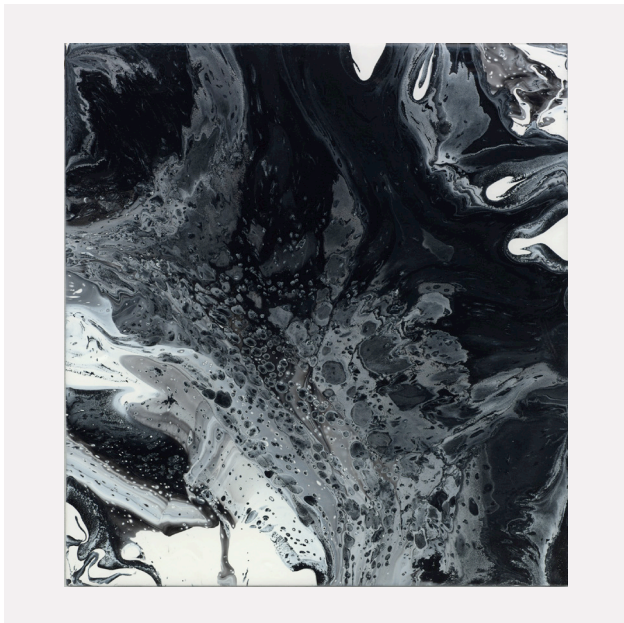

a

b

c

zäll / gouache and synthetic resin on wood / 10 x 10 cm each / 2014

a

b

c

d