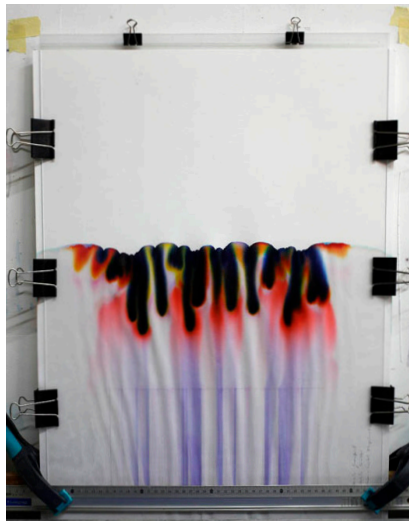

1g

1h

1i

2a

2b

2e

1 bla chrom 2 / chromatography / ink on paper / 65 x 50 cm each / 2016
2 bla chrom 3 / chromatography / ink on paper / 65 x 50 cm each / 2016

* chromatography timelaps

* chromatography timelaps

tin ten / chromatography / study of black inks / ink on paper / 30 x 5 cm each / 2016

* <http://blacks.smvi.co/>

a

b

c

d

e