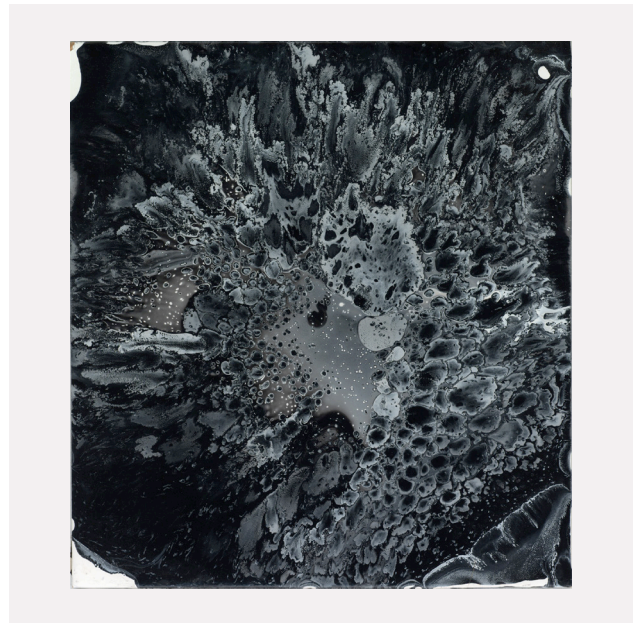

a

b

c

zäll / gouache and synthetic resin on wood / 10 x 10 cm each / 2014

a

b

c

d