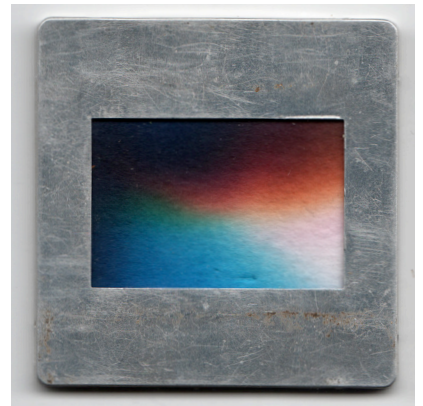

* chromatography timelaps

tin ten / chromatography / study of black inks / ink on paper / 30 x 5 cm each / 2016

* <http://blacks.smvi.co/>

a

b

c

d

e