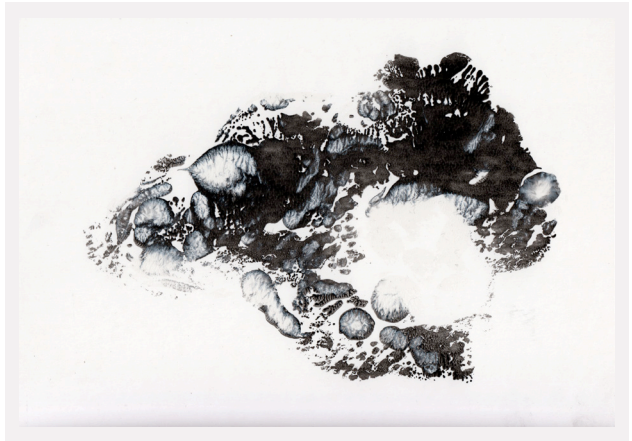

b

auto schwed / synthetic resin on paper / 24,5 x 17,5 cm each / 2016